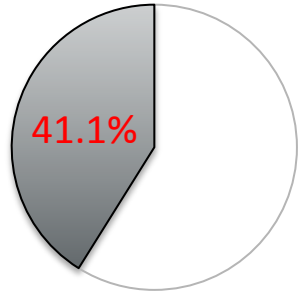

# Impact of Sexual Violence on Academic Success

**Over 40% of first-year females experienced sexual assault before college.**

First semester: 3x more likely to have a GPA under 2.5

Second semester: 2x more likely to have a GPA under 2.5